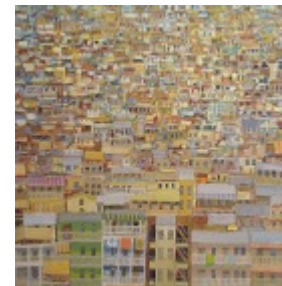

Managed Course
acrylic on canvas
24" x 24", 2012

Farm by Wiggle Creek
acrylic on canvas
24" x 36", 2012

Chaos X
acrylic on canvas
18" x 24", 2012

Shore Leave
acrylic on canvas
24" x 24", 2012

Broke Boat
acrylic on canvas
24" x 36", 2012