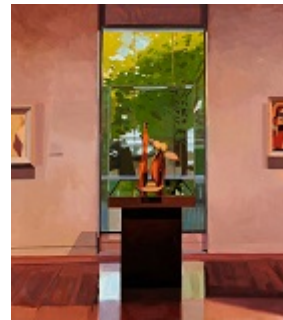

Up Noe Street
Oil on canvas
9" x 12", 2012.

Calder Sculpture at MFA
Oil on canvas
40" x 36", 2010