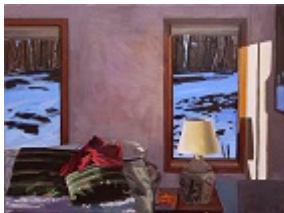

Corn Hill Lot, Truro
Oil on canvas
20" x 30", 2013

*Hillsdale Bedroom
After Bright Snow*
Oil on canvas
30" x 40", 2013