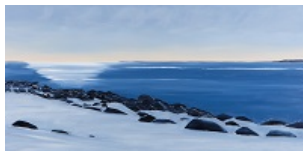

current exhibition

Nancy Dyer Mitton

On the Horizon - New Paintings

Exhibition dates: January 28 to February 25

Artist's Reception is Friday, February 3rd, 5:30 PM to 7:30 PM

[Download Press Release](#)

*Click on image to view larger.*