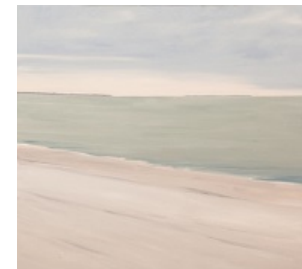

Fog at Pass-a-Grille
oil on canvas
42" x 48", 2015