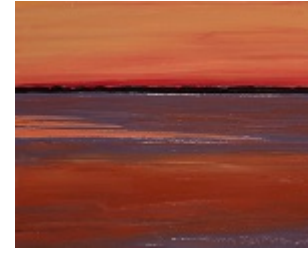

*White Light*  
oil on canvas  
32" x 64", 2015

*Out There*  
oil on canvas  
42" x 48", 2015

*Reds*  
oil on gessoed paper  
4" x 8", 2015

*Fog at Pass-a-Grille*  
oil on canvas  
42" x 48", 2015

*Whereabouts Unknown*  
oil on canvas  
42" x 48", 2016

*Cloud Hidden*  
oil on canvas  
42" x 48", 2016

*Entering Sippican*  
oil on canvas  
42" x 48", 2016

*Second Chakra*  
oil on canvas  
42" x 48", 2015

*Soft Light*  
oil on gessoed paper  
10.5" x 12", 2015