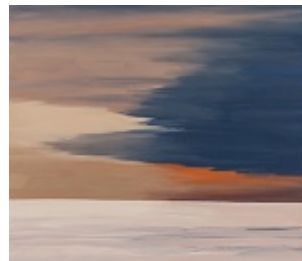

Out There
oil on canvas
42" x 48", 2015