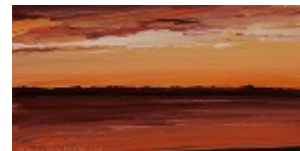

55 Thayer Street
Boston, MA 02118
617.728.0770

[home and current show](#) | [upcoming exhibition](#) | [past exhibitions](#) | [artists](#) | [contact us](#) | [about us](#) | [directions](#) | [BACK](#)

current exhibition

Nancy Dyer Mitton

On the Horizon - New Paintings

Exhibition dates: January 28 to February 25

Artist's Reception is Friday, February 3rd, 5:30 PM to 7:30 PM

[Download Press Release](#)

Click on image to view larger.