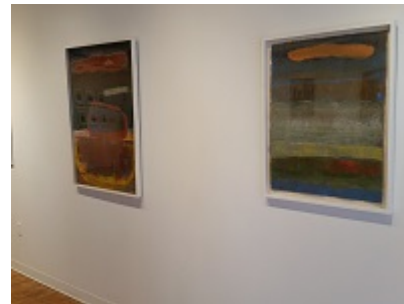

Gallery view