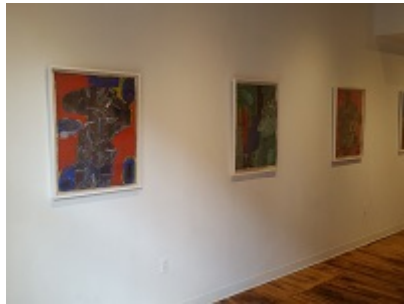

Gallery view

Gallery view