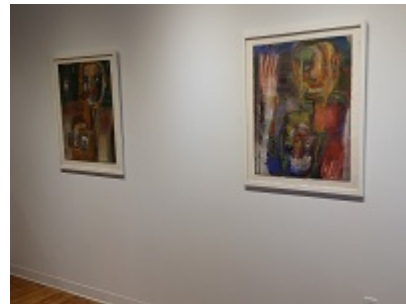

current exhibition

Donald C. Kelley

galaxy babydoll landscape

New Work

Artist's opening reception: Friday, March 4, 2016 at 5:30 PM

Exhibition dates are March 4th to March 26th

[Download Artist Statement](#)

Click on image to view larger.

Gallery view

Gallery view

Gallery view

Gallery view

Gallery view

Gallery view

Gallery view