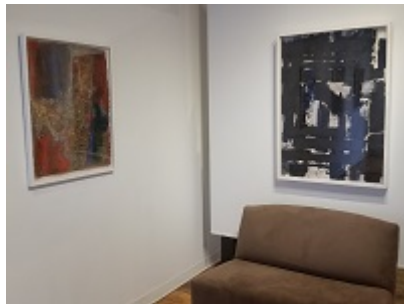

current exhibition

Donald C. Kelley

galaxy babydoll landscape

New Work

Artist's opening reception: Friday, March 4, 2016 at 5:30 PM

Exhibition dates are March 4th to March 26th

[Download Artist Statement](#)

Click on image to view larger.

Gallery view

Gallery view

Gallery view

Gallery view

Gallery view

Gallery view

Gallery view