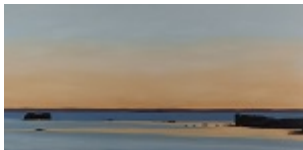

## Recent Paintings

Exhibition Dates were November 7th to December 13th, 2014

[Download Press Release](#)

*Click on image to view larger.*

*Yellow Sky*  
oil on canvas  
32" x 64", 2014

*Provincetown Lighthouse*  
oil on canvas  
32" x 64", 2014