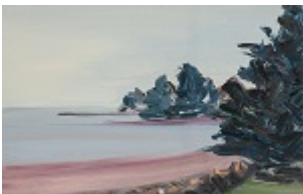

Great Hill Shorelane
oil on paper
5" x 6", 2010