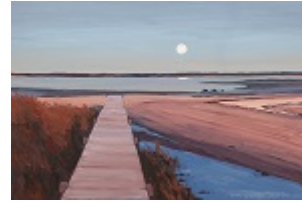

*Red Shoreline*  
oil on canvas  
32" x 64", 2014

*Haven on the Green*  
oil on canvas  
42" x 48", 2014

*Once Upon the Hudson*  
oil on canvas  
32" x 64", 2011

*Evening*  
oil on canvas  
18" x 24", 2011

*Bay View Moonrise*  
oil on canvas  
16" x 24", 2010

*Rock Formation,  
Rochefort-en-Terre*  
oil on panel  
16" x 24", 2001

*Maine Woods*  
*Great Spruce Head Island*  
oil on panel  
8" x 8", 1998

*Provincetown Light 1*  
oil on paper  
5" x 8", 2011