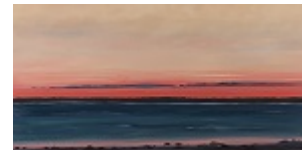

## Recent Paintings

Exhibition Dates were November 7th to December 13th, 2014

[Download Press Release](#)

*Click on image to view larger.*

*Yellow Sky*  
oil on canvas  
32" x 64", 2014

*Provincetown Lighthouse*  
oil on canvas  
32" x 64", 2014