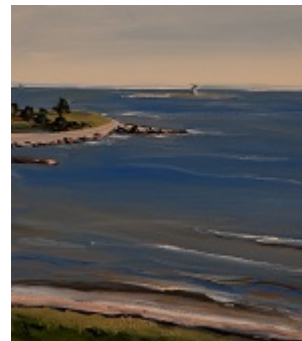

*Bay View Moonrise*  
oil on canvas  
16" x 24", 2010

*Rock Formation,  
Rochefort-en-Terre*  
oil on panel  
16" x 24", 2001

*Maine Woods*  
*Great Spruce Head Island*  
oil on panel  
8" x 8", 1998

*Provincetown Light 1*  
oil on paper  
5" x 8", 2011

*Provincetown Light 2*  
oil on paper  
5" x 8", 2011

*Orange Sunset, Hammett's Cove*  
oil on paper  
4" x 6", 2010

*Great Hill Shorelane*  
oil on paper  
5" x 6", 2010

*Winter, Planting Island*  
oil on paper  
4" x 6", 2010