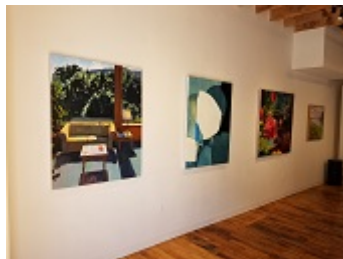

current exhibition

Summer Selections

August 3 to August 25

open Thursday - Saturday, noon to 5 or by appointment

Click on image to view larger.

Installation view
August salon

Installation view
August salon

Installation view
August salon