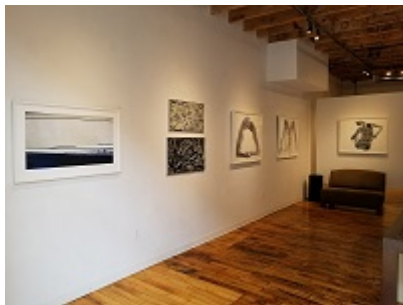

current exhibition

What a Great Group.....Show

1st Friday Opening- October 5th, 5:30 PM to 7:30 PM

Click on image to view larger.

Installation view

Installation view

Installation view

Installation view
work by
Leslie Parke and Thad Beal