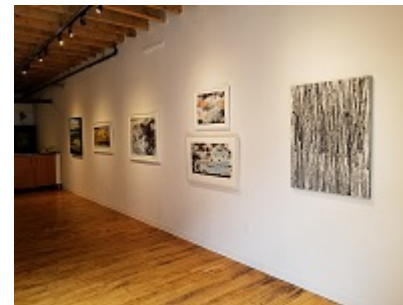

current exhibition

What a Great Group.....Show

1st Friday Opening- October 5th, 5:30 PM to 7:30 PM

Click on image to view larger.

Installation view

Installation view

Installation view

Installation view
work by
Leslie Parke and Thad Beal