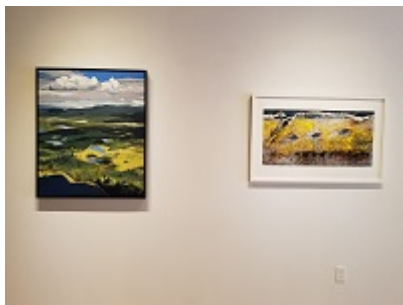

Installation view
work by
Steve Imrich and Leslie Parke