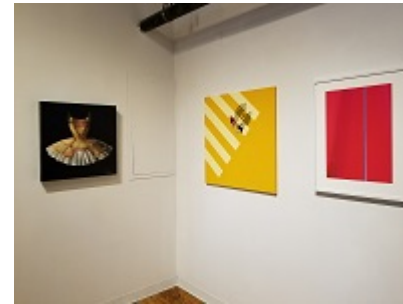

Installation view
work by
Susan Gheysari, Eva Navarro and Leslie Parke