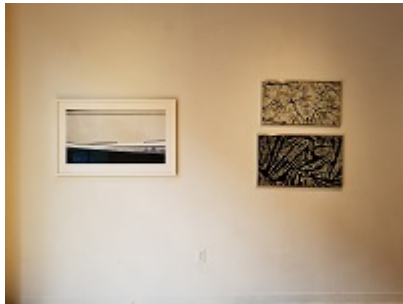

current exhibition

What a Great Group.....Show

1st Friday Opening- October 5th, 5:30 PM to 7:30 PM

Click on image to view larger.

Installation view

Installation view

Installation view

Installation view
work by
Leslie Parke and Thad Beal